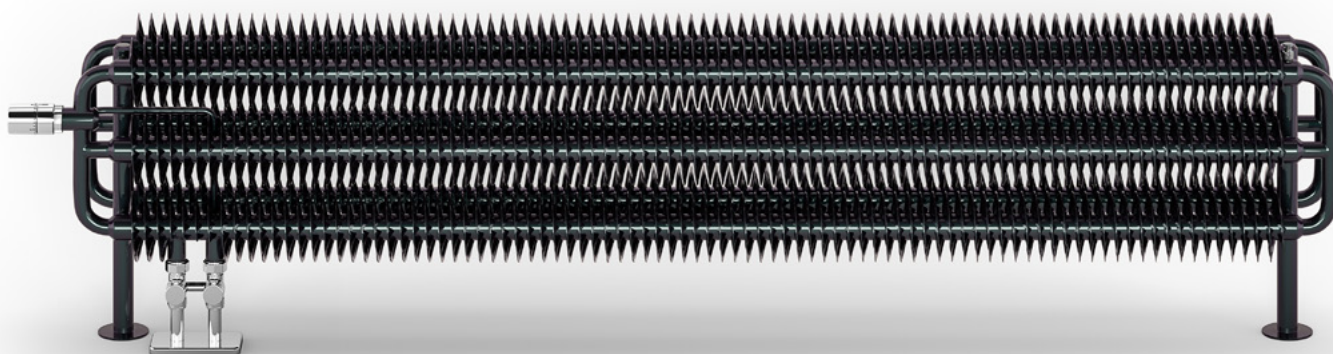

Ribbon HSD [ⓘ] s. 502

Radiator

Ribbon HSD 290↑ x 1740↔ VL, colour: magic pearl, product and configuration code: WGHSD029174 KMPRVL

Radiator sold with

Integrated lockshield valve, chrome

SLIM thermostatic head, chrome

Valves and accessories

Integrated pipe masking set, chrome, TGPCR002