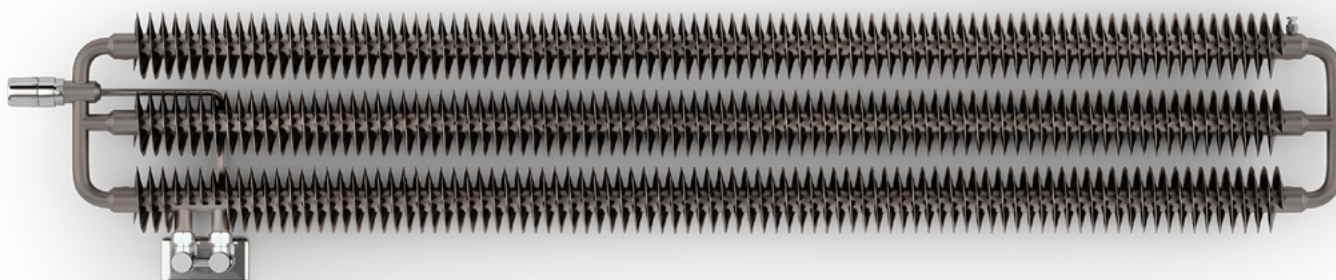

Ribbon HWS

① s. 504

Radiator

Ribbon HWS 290↑ x 1740↔ VL, colour: graphite, product and configuration code: WGHWS029174 KGRAVL

Radiator sold with

Integrated lockshield valve, angled, chrome

SLIM thermostatic head, chrome

Valves and accessories

Integrated pipe masking set, chrome, TGPCR002