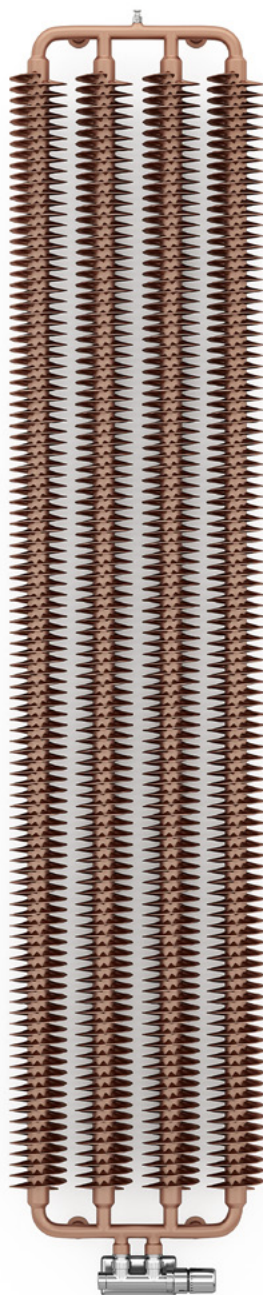

Ribbon V ① s. 498

Radiator

Ribbon V 1920⇕ x 390⇔ ZX, colour: copper, product and configuration code: WGRIB172039 KCOPZX

Valves and accessories

Integrated thermostatic valve set, angled, left, chrome, WRZT5G1-CR

Integrated pipe masking set, chrome, TGPCR002