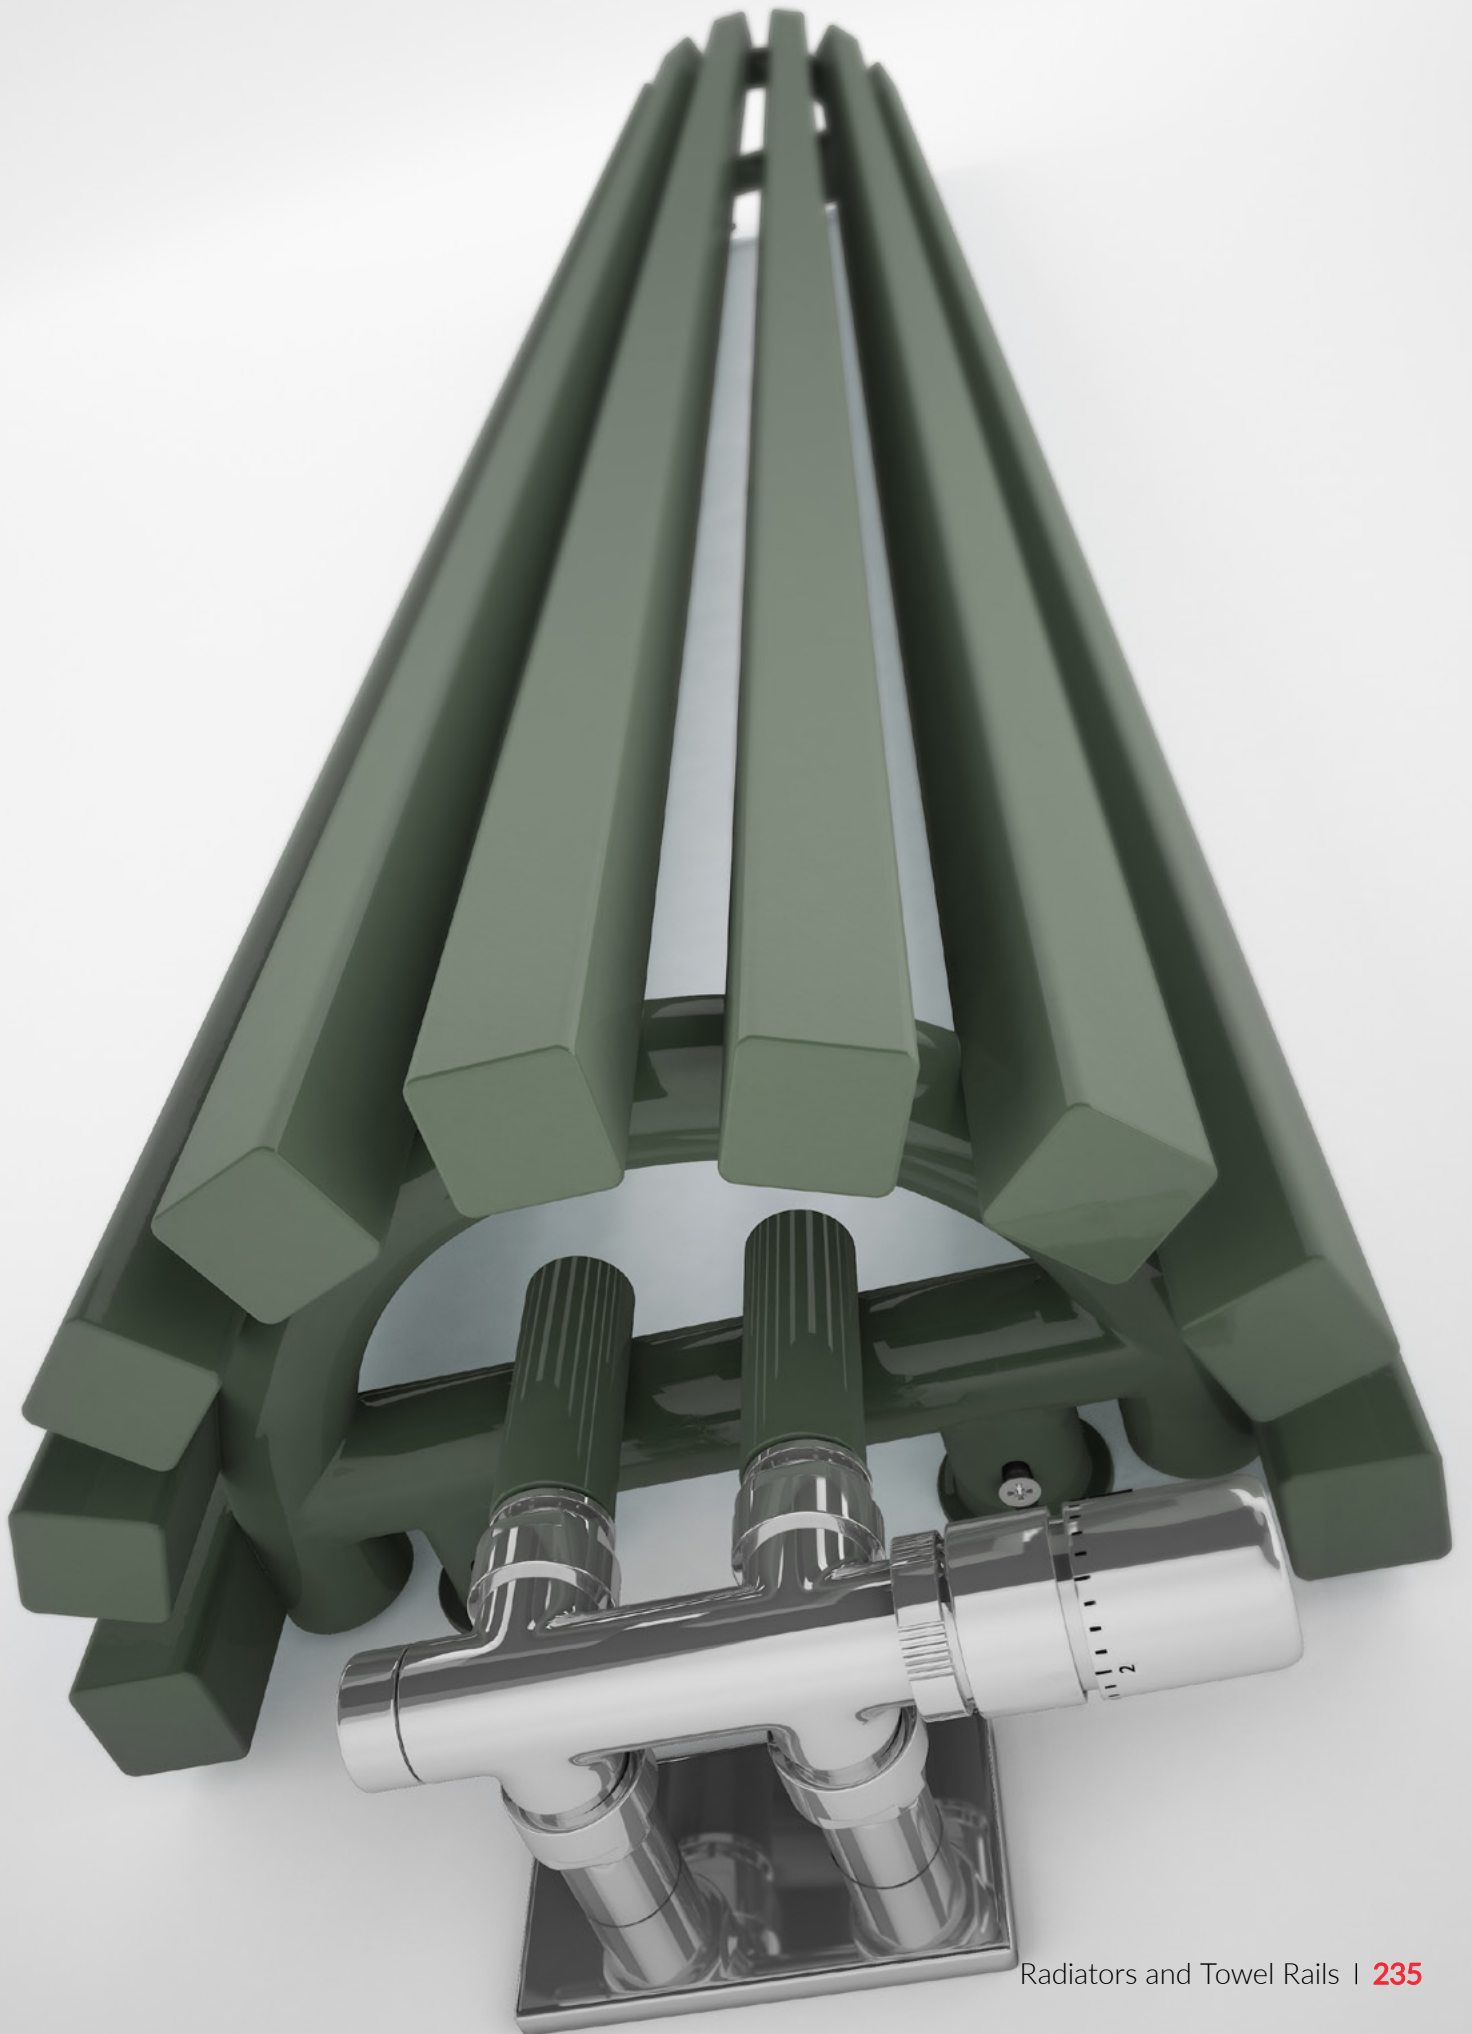

Valves and accessories

Integrated thermostatic valve set, angled, left, chrome, WRZT5G1-CR

Integrated pipe masking set, chrome, TGPCR002

Triga ANC ^① s. 540

Triga ANC E ^① s. 542

Radiator

Triga ANC 1700↓ x 280↔ YL, colour: RAL 5024, product and configuration code: WGVEC170028 K524YL