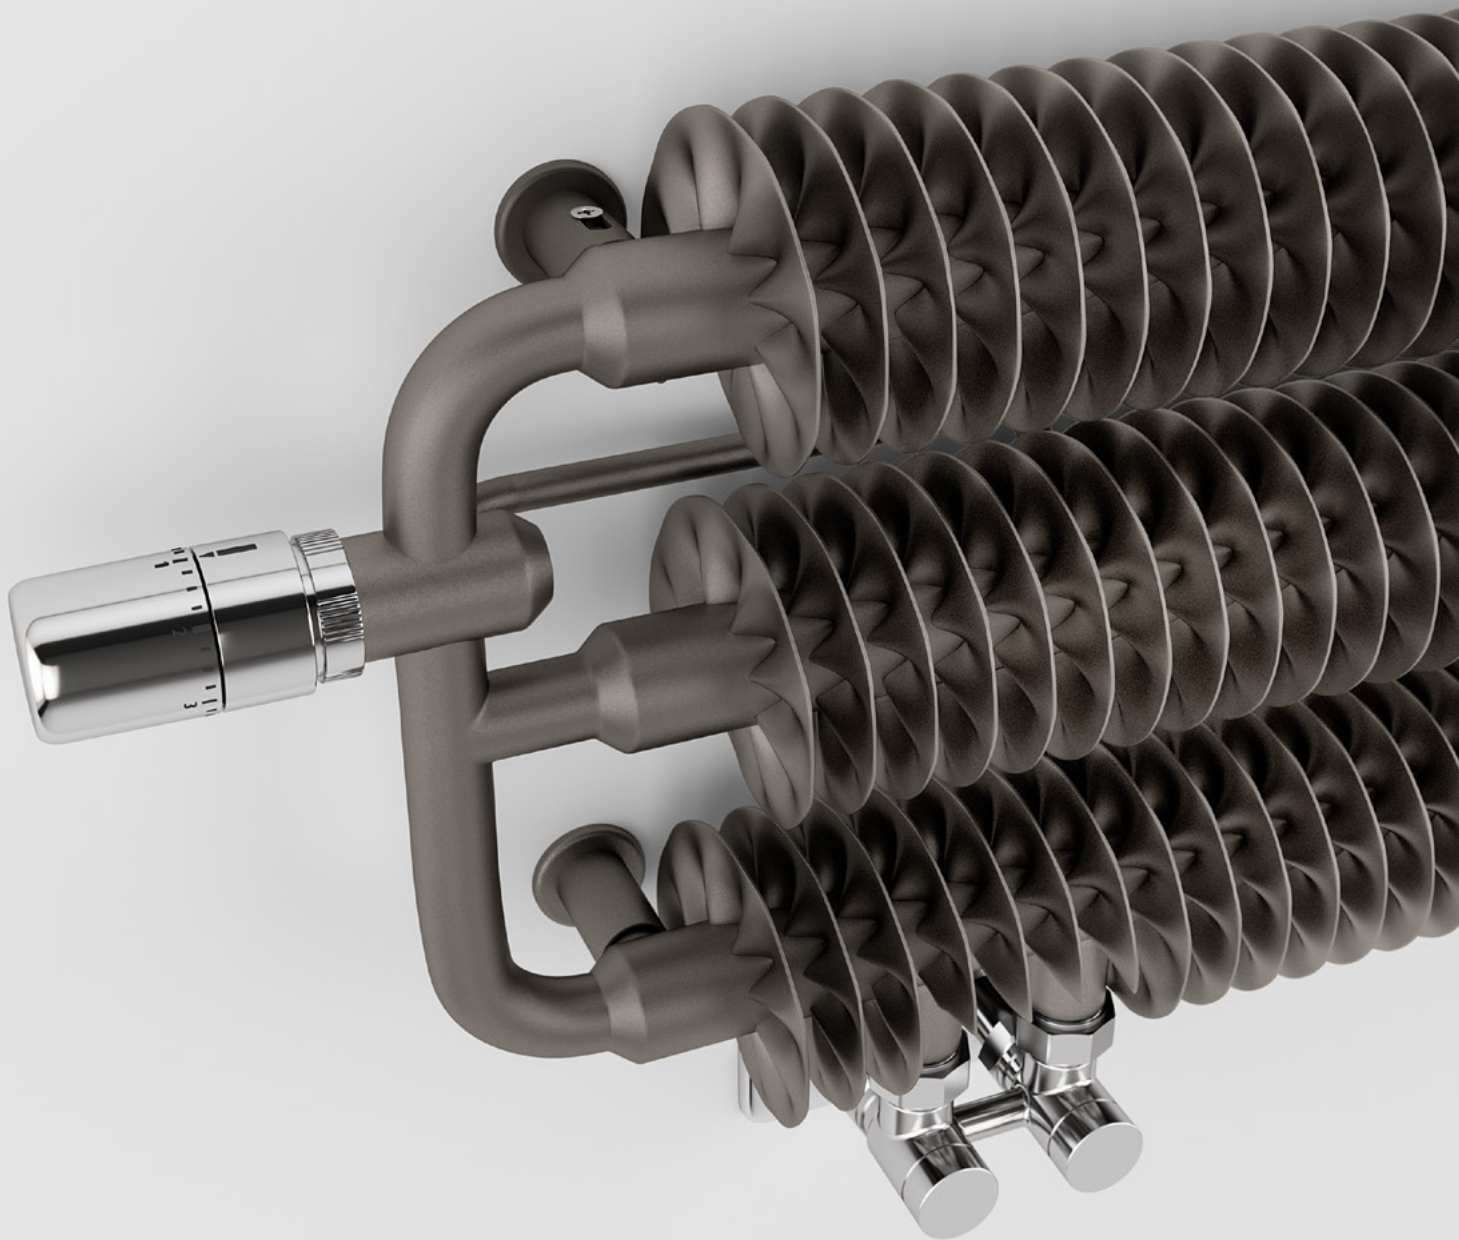

Radiator sold with

Integrated lockshield valve, angled, chrome

SLIM thermostatic head, chrome

Valves and accessories

Integrated pipe masking set, chrome, TGPCR002

Sherwood V [ⓘ] s. 506

Sherwood V E [ⓘ] s. 508