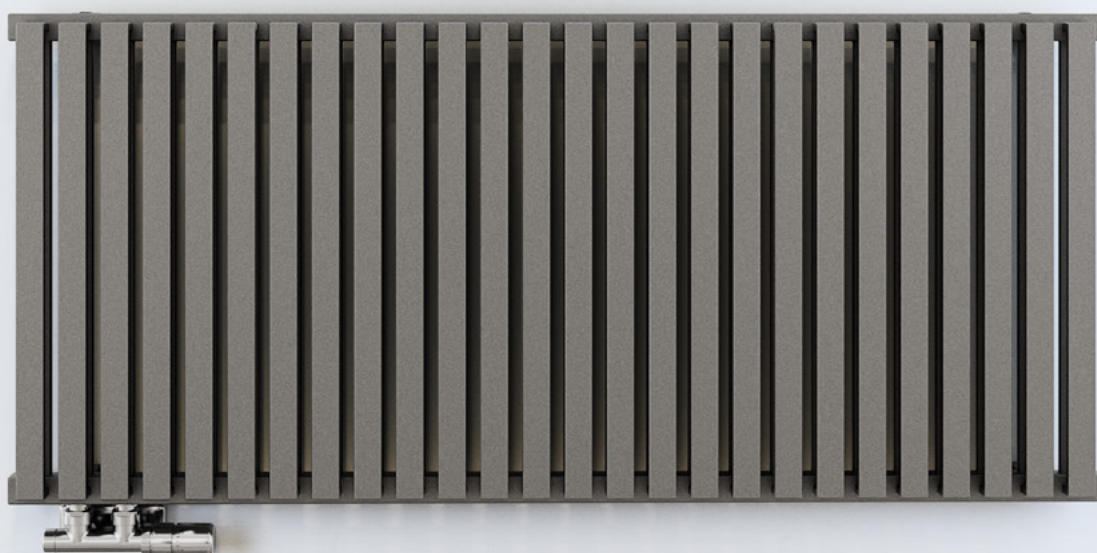

Radiator

Nemo 530 $\updownarrow$ x 1185 $\leftrightarrow$ YL, colour: metallic stone, product and configuration code: WGNEM053118 KMSTYL

Valves and accessories

Integrated thermostatic valve set, angled, left, chrome, WRZT5G1-CR

Integrated pipe masking set, chrome, TGPCR002