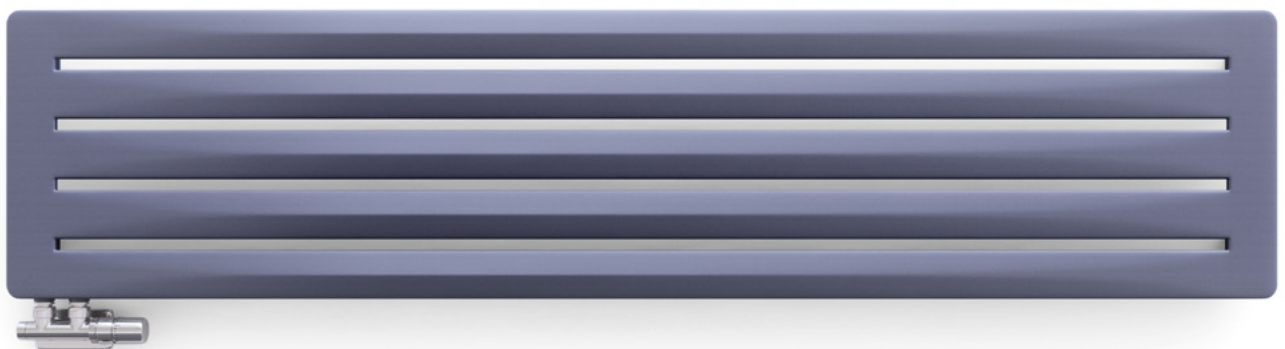

Aero H [ⓘ] s. 310

Radiator

Aero H 410↑ x 1800↔ YL, colour: blueberry, product and configuration code: WGARH032120 KBLRYL

Valves and accessories

Integrated thermostatic valve set, angled, left, chrome, WRZT5G1-CR

Integrated pipe masking set, chrome, TGPCR002