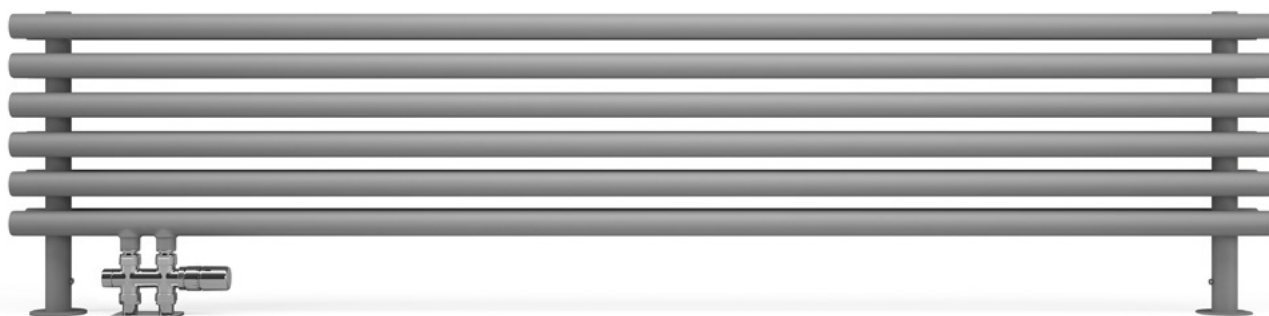

Tune HSD ① s. 564

Radiator

Tune HSD 390↓ x 1400↔ YL, colour: silver matt, product and configuration code: WGTUH039140 KSMAYL

Valves and accessories

Integrated thermostatic valve set, inline, left, chrome, WRZT5G7-CR

Integrated pipe masking set, chrome, TGPCR002