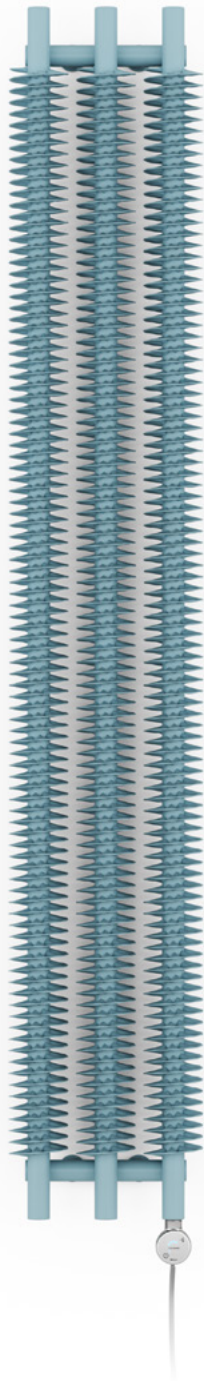

Ribbon V E [ⓘ] s. 500

Radiator (shown fitted as an Electric Radiator)

Ribbon V E 1800↑ x 290↔ E8, colour: pastel blue, product and configuration code: WLRVE180029 KPBLE8MOBW

Heating element

MOA BLUE heating element, chrome