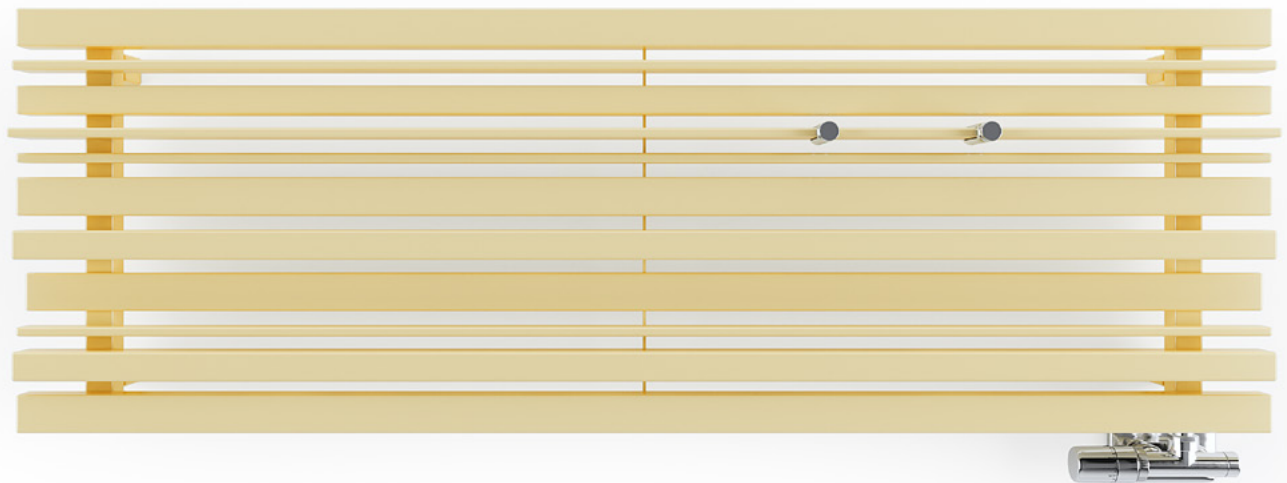

Sherwood H ① s. 510

Radiator

Sherwood H 440↑ x 1300↔ O8, colour: RAL 1014, product and configuration code: WGSTH044130 K1014O8

Radiator sold with

Integrated thermostatic valve with immersion tube set, angled, right, chrome

Valves and accessories

Integrated pipe masking set, chrome, TGPCR002

KUKA hanger, 50 x 10 mm, WRWKUK001 KCRO